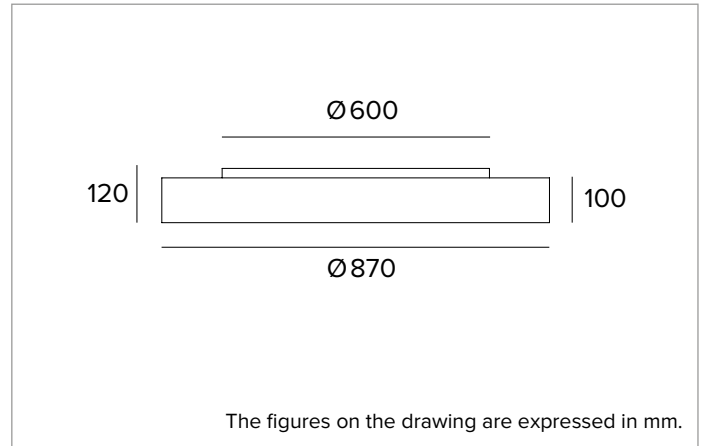

SOURCE

The LED Engine is made up of self-cooling circular boards. Tunable White version available on request.

Energy efficiency class: E

Nominal power: 144W

Nominal flux: 19645lm

Colour rendering index: 90

Rf: 89.8

Rg: 98.7

CCT nominal: 4000K

Lifetime (L80/B10): >50000h tq +25°C

ILLUMINOTECHNICAL CHARACTERISTICS

OPAL Direct Version: High luminance transmission and light diffusion opaline polycarbonate lower diffusive screen.

Emission: DOWN OPAL

Optical efficiency: 61%

Fixture flux: 11891lm

Luminous efficacy: 73lm/W

Photobiological safety: Compliant with RG1 low risk group

MECHANICAL CHARACTERISTICS

Calendered extruded aluminium body.

Colour and finish: Deep black

Dimensions: D=870mm

Weight: 12Kg

Degree of protection: IP20 for recessed part

Degree of protection: IP40 for exposed part

ELECTRICAL CHARACTERISTICS

Integrated electronic ON-OFF power supply. Emergency Pack available on request. Equipped with a rapid connector for mains connection.

Fixture Power: 162W

Power supply: 220-240Vac 50/60Hz

Insulation Class: CLASS 1

Type of driver / Control: ON-OFF

Driver included: YES

Class F: YES

Ambient temperature: 0°C / +25°C

INSTALLATION

Polycarbonate fixing system is pre-set for ceiling or wall mounted installations. Suspension and recessed installation is possible using a special accessory to be ordered separately.

NOTES

110-277Vac version available on request.

WARRANTY

5 years.

WARNING

Luminaire designed for disposal/recycling at end-of-life. Replaceable (LED only) light source by a professional. Replaceable control gear by a professional.

Due to the technological evolution of the electronic components, the data provided may be updated, and as such, confirmation must be requested during the order process.

Luminous flux and power supply have +/-10% tolerances with respect to the indicated value. tq +25°C (CIE 121).

We reserve the right to make technical changes.

Targetti Sankey S.r.l.
Via Pratese, 164
50145 Firenze - Italy
Tel: +39 055 37911
targetti.com
targetti@targetti.com

CCIAA Firenze
Share Capital:
€ 500.000,00
VAT N. (IT):
01537660480
R.E.A: FI-275656

TARGETTI